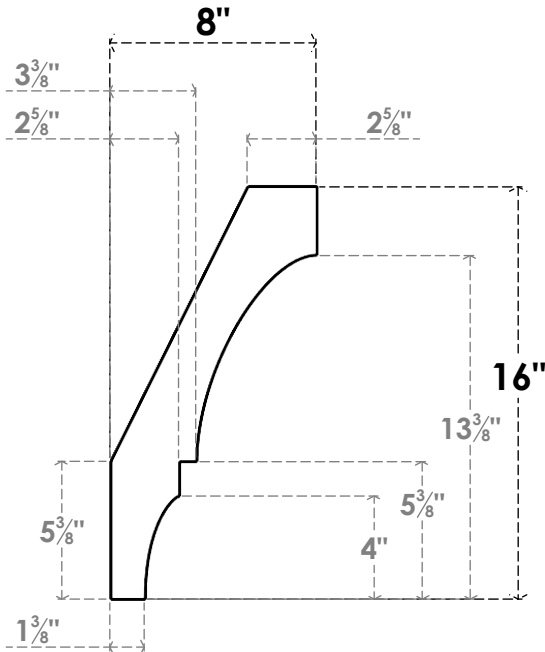

ITEM NUMBER: BRCPC055X08000X16000BOA

5 1/2"W X 8"D X 16"H BALBOA ARCHITECTURAL GRADE PVC CLOSED KNEE BRACE

SIDE PROFILE

FRONT PROFILE

ISOMETRIC

EKENA MILLWORK
2300 WEST MAIN ST.
CLARKSVILLE, TX 75426
TOLL FREE: 866-607-0453
WWW.EKENAMILLWORK.COM

NOTES

1. INSTALLATION TO BE COMPLETED IN ACCORDANCE WITH MANUFACTURER'S SPECIFICATIONS.
2. DRAWING MAY NOT BE TO SCALE
3. THIS DRAWING IS INTENDED FOR DESIGN AND PLANNING PURPOSES ONLY.
4. ALL INFORMATION CONTAINED HEREIN WAS CURRENT AT THE TIME OF DEVELOPMENT BUT MUST BE REVIEWED AND APPROVED BY THE PRODUCT MANUFACTURER TO BE CONSIDERED ACCURATE.
5. ARCHITECTURAL GRADE PVC PRODUCTS ARE MADE FROM EXPANDED CELLULAR PVC AND COME NATURALLY WHITE BUT MAY BE PAINTED