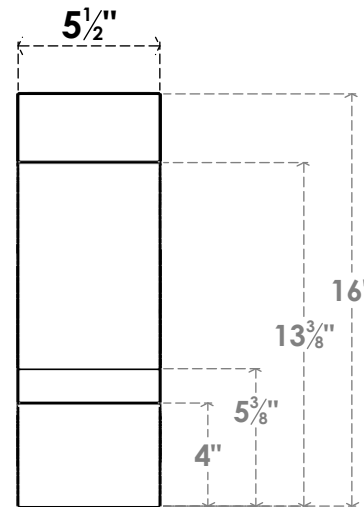

ITEM NUMBER: BRCPC055X08000X16000BOA

5 1/2"W X 8"D X 16"H BALBOA ARCHITECTURAL GRADE PVC CLOSED KNEE BRACE

SIDE PROFILE

FRONT PROFILE

ISOMETRIC

EKENA MILLWORK
2300 WEST MAIN ST.
CLARKSVILLE, TX 75426
TOLL FREE: 866-607-0453
WWW.EKENAMILLWORK.COM